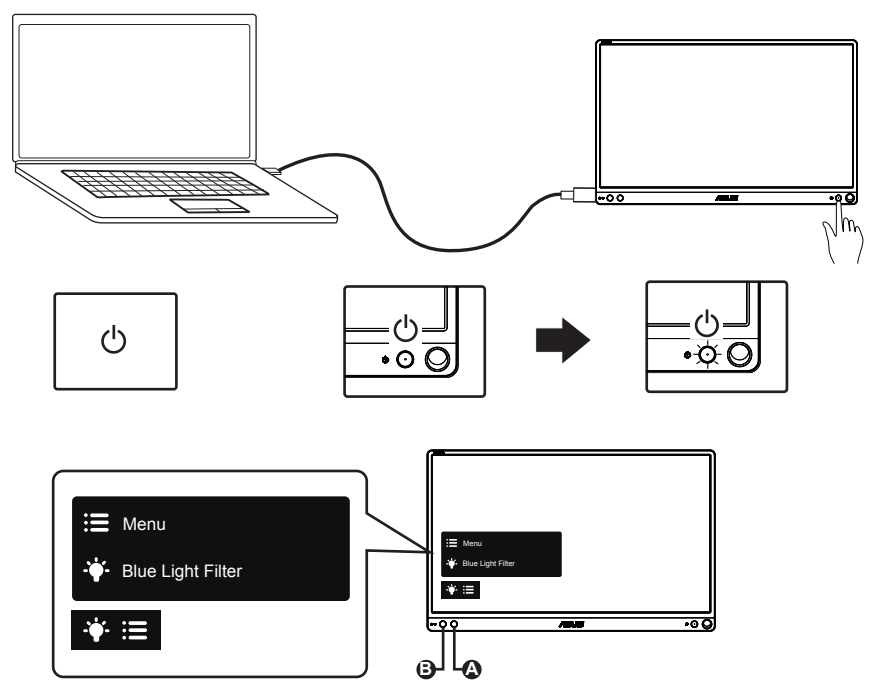

A

Splendid ASUS MB16A
 Standard Mode USB 1920x1080@60Hz

- Standard Mode
- sRGB Mode
- Scenery Mode
- Theater Mode
- Game Mode
- Night View Mode
- Reading Mode
- Darkroom Mode

B

Blue Light Filter

- Level 0
- Level 1
- Level 2
- Level 3
- Level 4