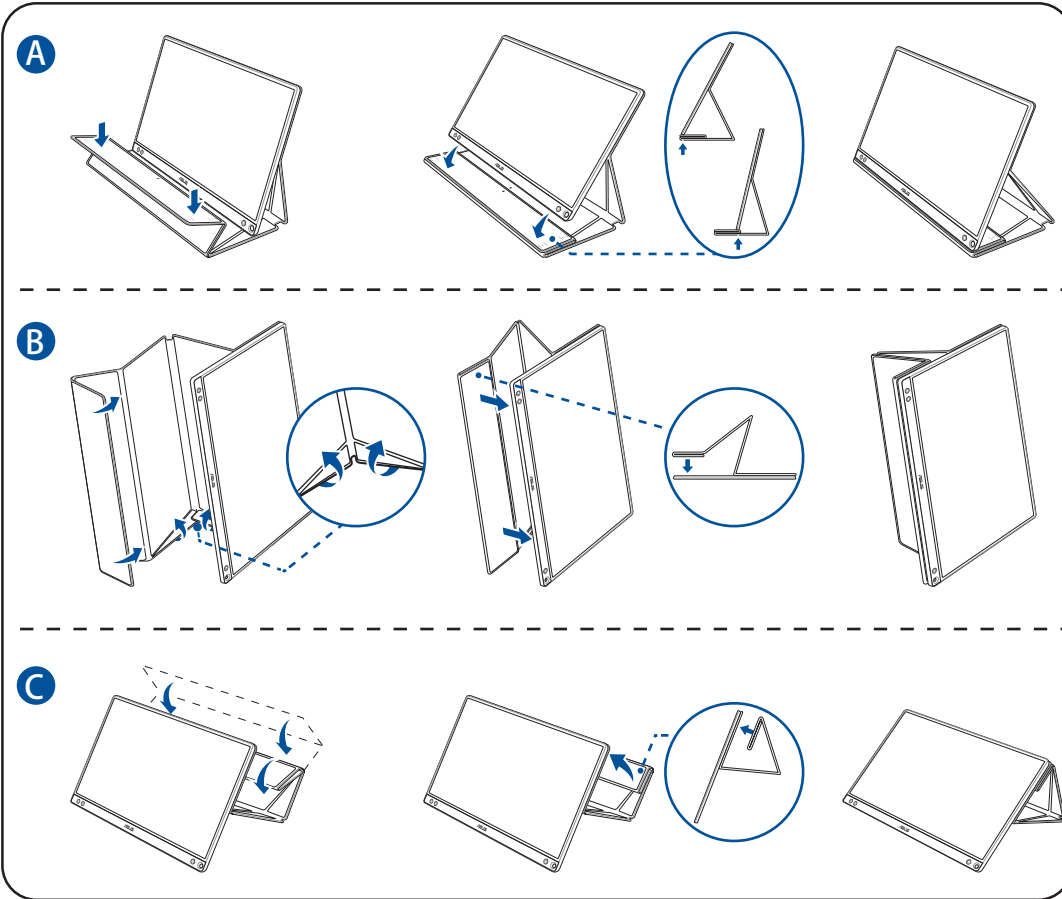

ASUS® MB16AC

1

2

3

Please check ASUS website for latest User Manual, Driver and Display Widget Software update.

<http://www.asus.com>

Copyright © 2017 ASUSTeK COMPUTER INC. All Rights Reserved.

Q41G78S268015A